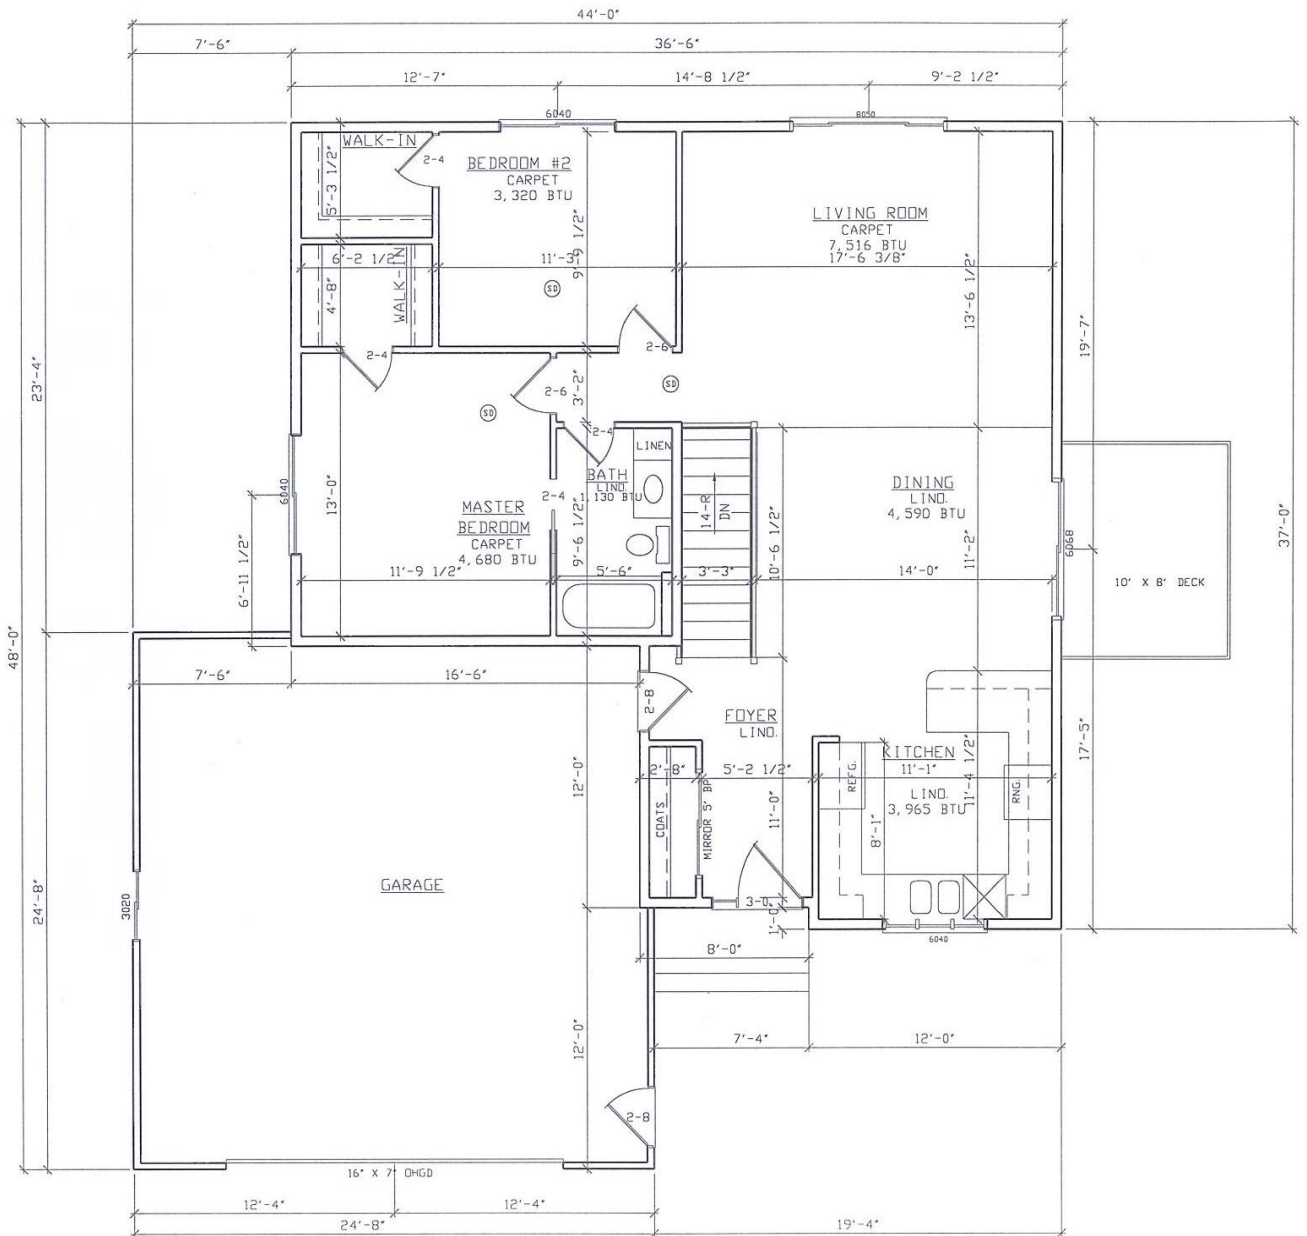

## \$ 176,910

**Ranch plan w/ 1115 Square feet finished**  
**2 bedroom, 1 bath**  
**Ranch with garden level windows**  
**24' x 24' garage**  
**Includes lot cost of \$40,000**  
**(3 car garage: \$185,345 total cost)**

Phone: 605-335-8926

[www.c-lemme.com](http://www.c-lemme.com)

<b>Living Room</b>	<b>17'6" x 13'6"</b>
<b>Dining Room</b>	<b>14' x 11'</b>
<b>Kitchen</b>	<b>11' x 11'4"</b>
<b>Master Bedroom</b>	<b>13' x 11'9"</b>
<b>2nd Bedroom</b>	<b>11' x 9'10"</b>
<b>Bathrooms</b>	<b>1 Full</b>
<b>Garage</b>	<b>24' X 24'</b>