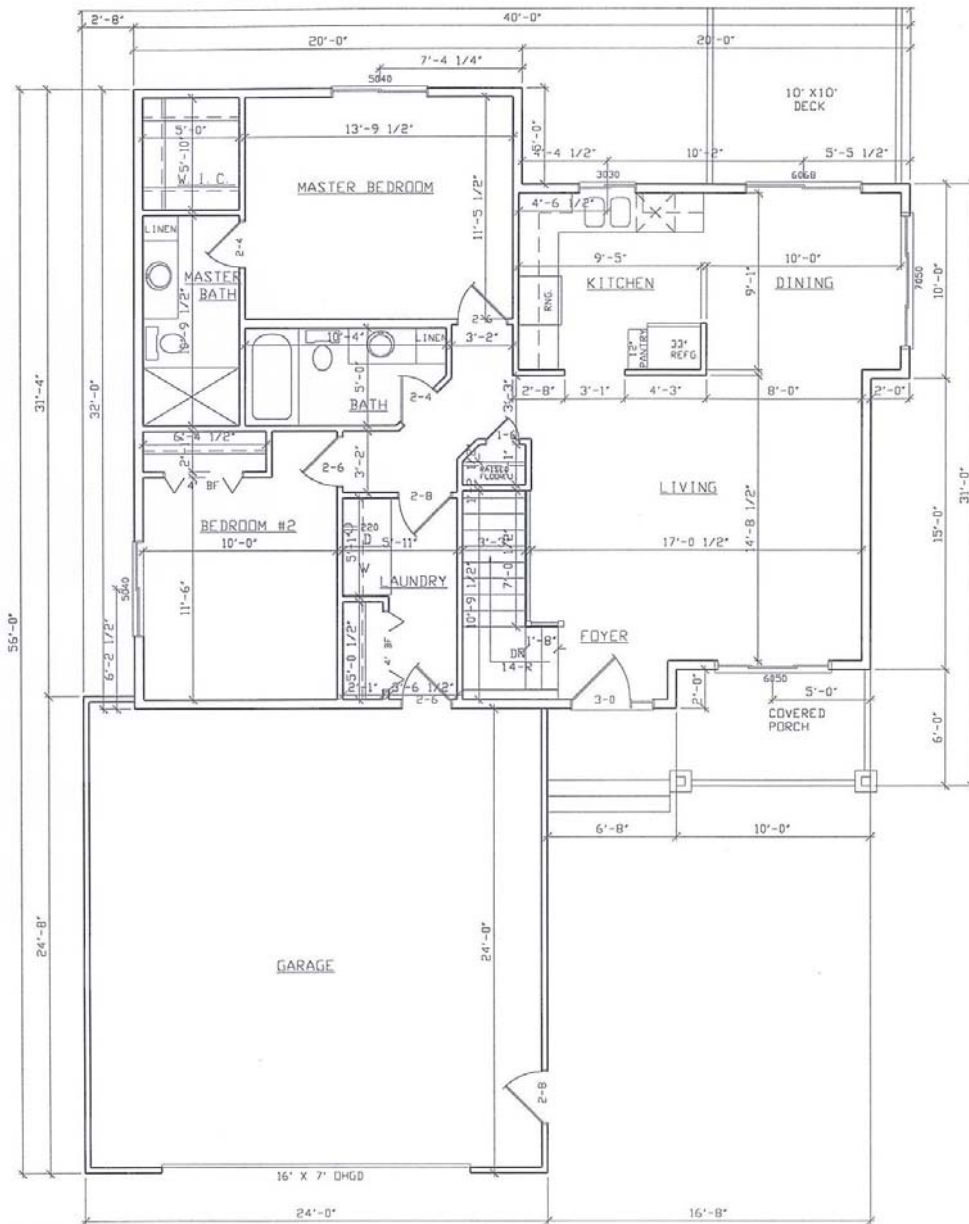

Foss Fields Addition

\$177,830

Ranch plan w/ 1080 square feet finished
2 bedroom, 2 bathroom
24' x 24' garage
Main floor laundry/ Covered porch
Includes \$40,000 lot
(3 stall garage: \$185,815 total cost)

Phone: 605.335.8926

www.c-lemme.com

Living Room	17' x 14'6"
Dining Room	10' x 10'
Kitchen	10' x 9' 5"
Master Bedroom	13'9" x 11'5"
2nd Bedroom	11'6" x 10'
Bathrooms	2 Full
Garage	24' X 24'

School

Fred Assam Elementary (Brandon)
 Brandon Middle School
 Brandon High School